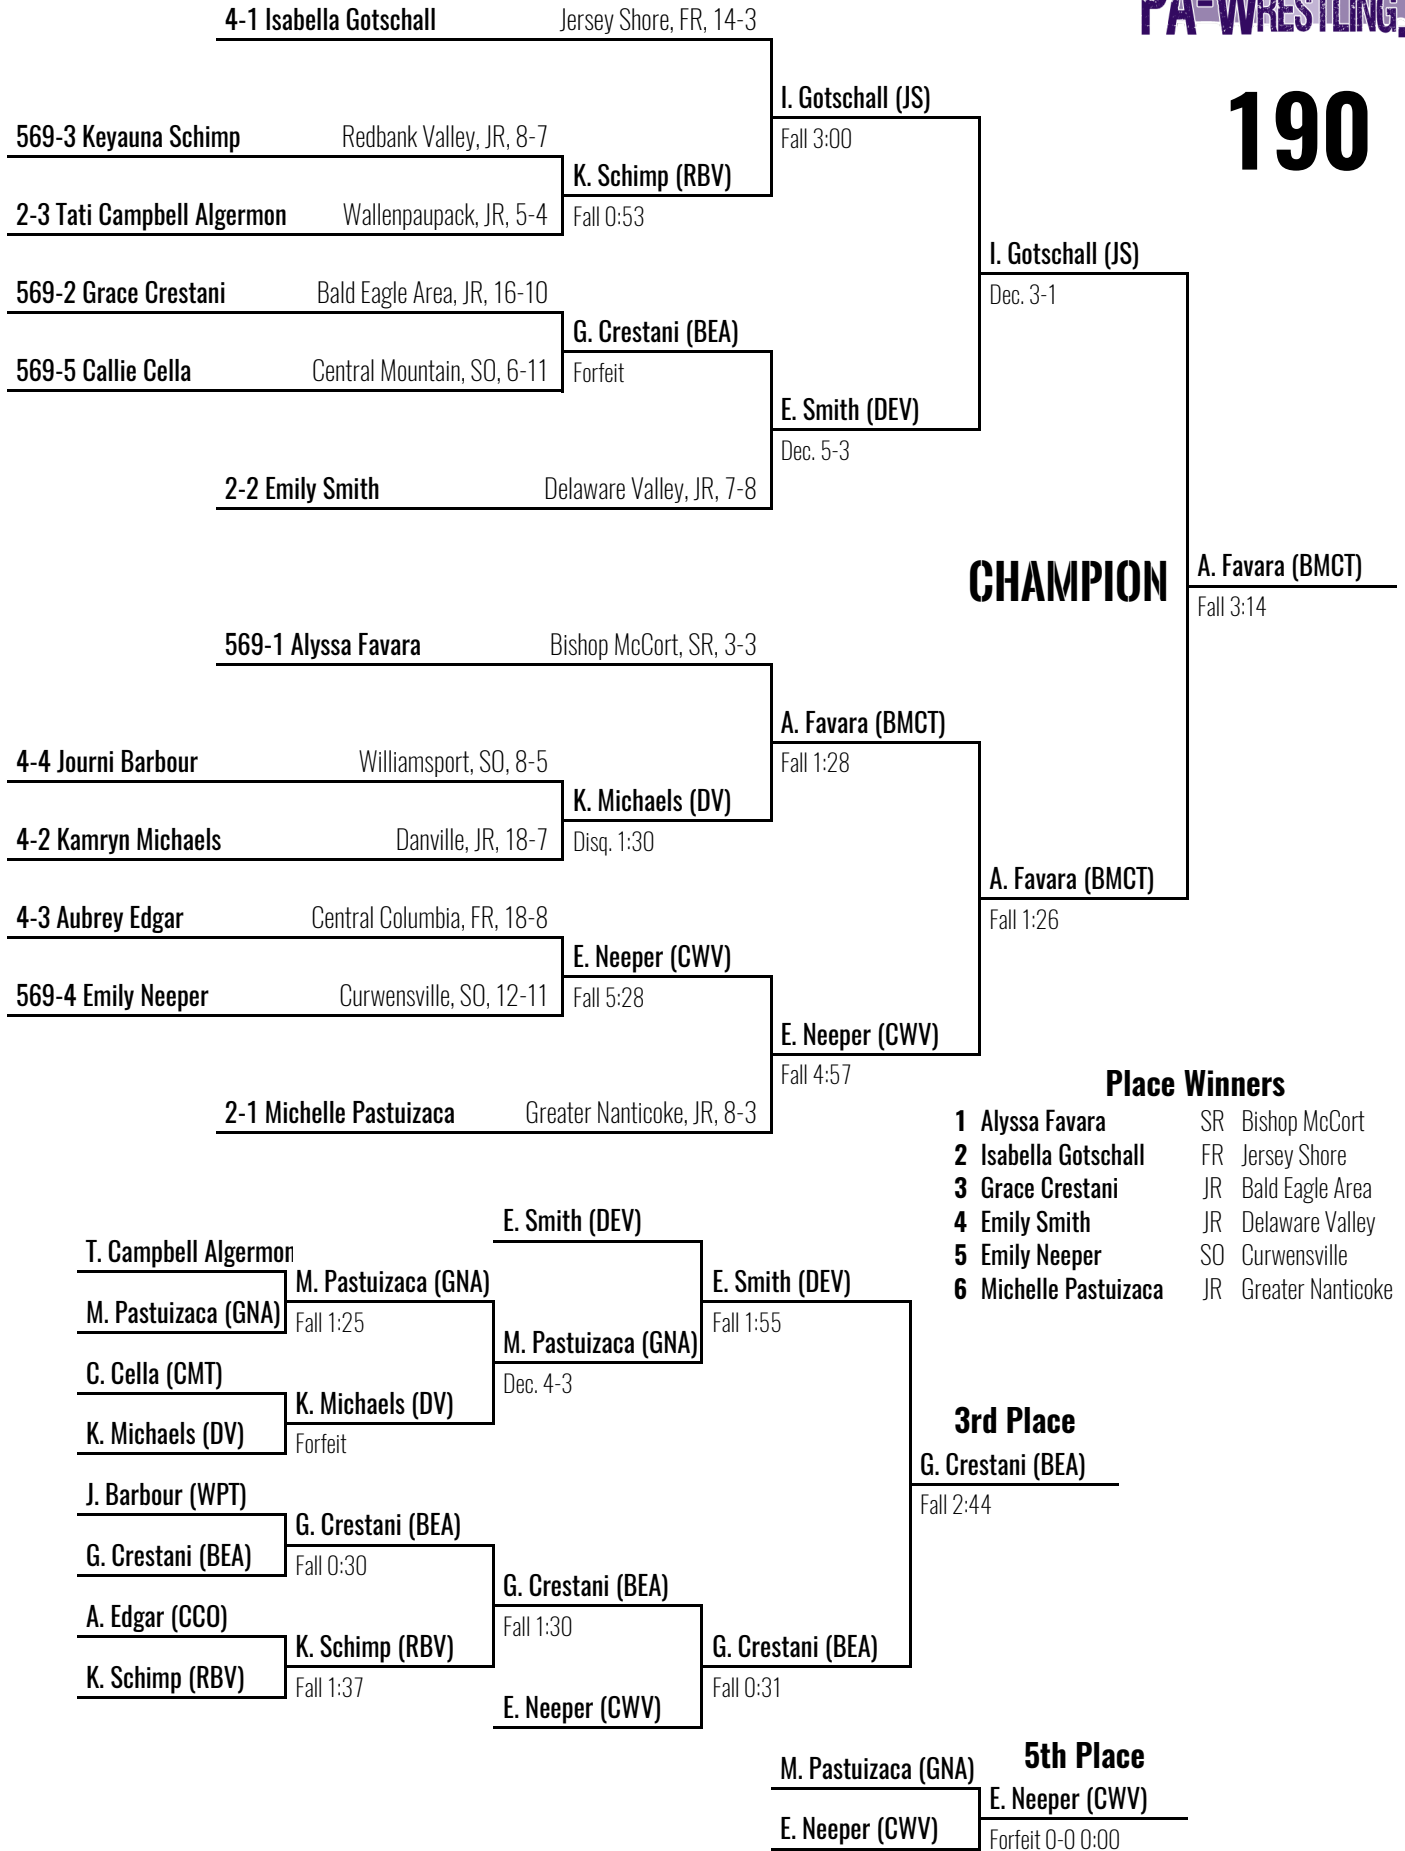

2024 Central Girls Regional

Milton HS March 2, 2024

190