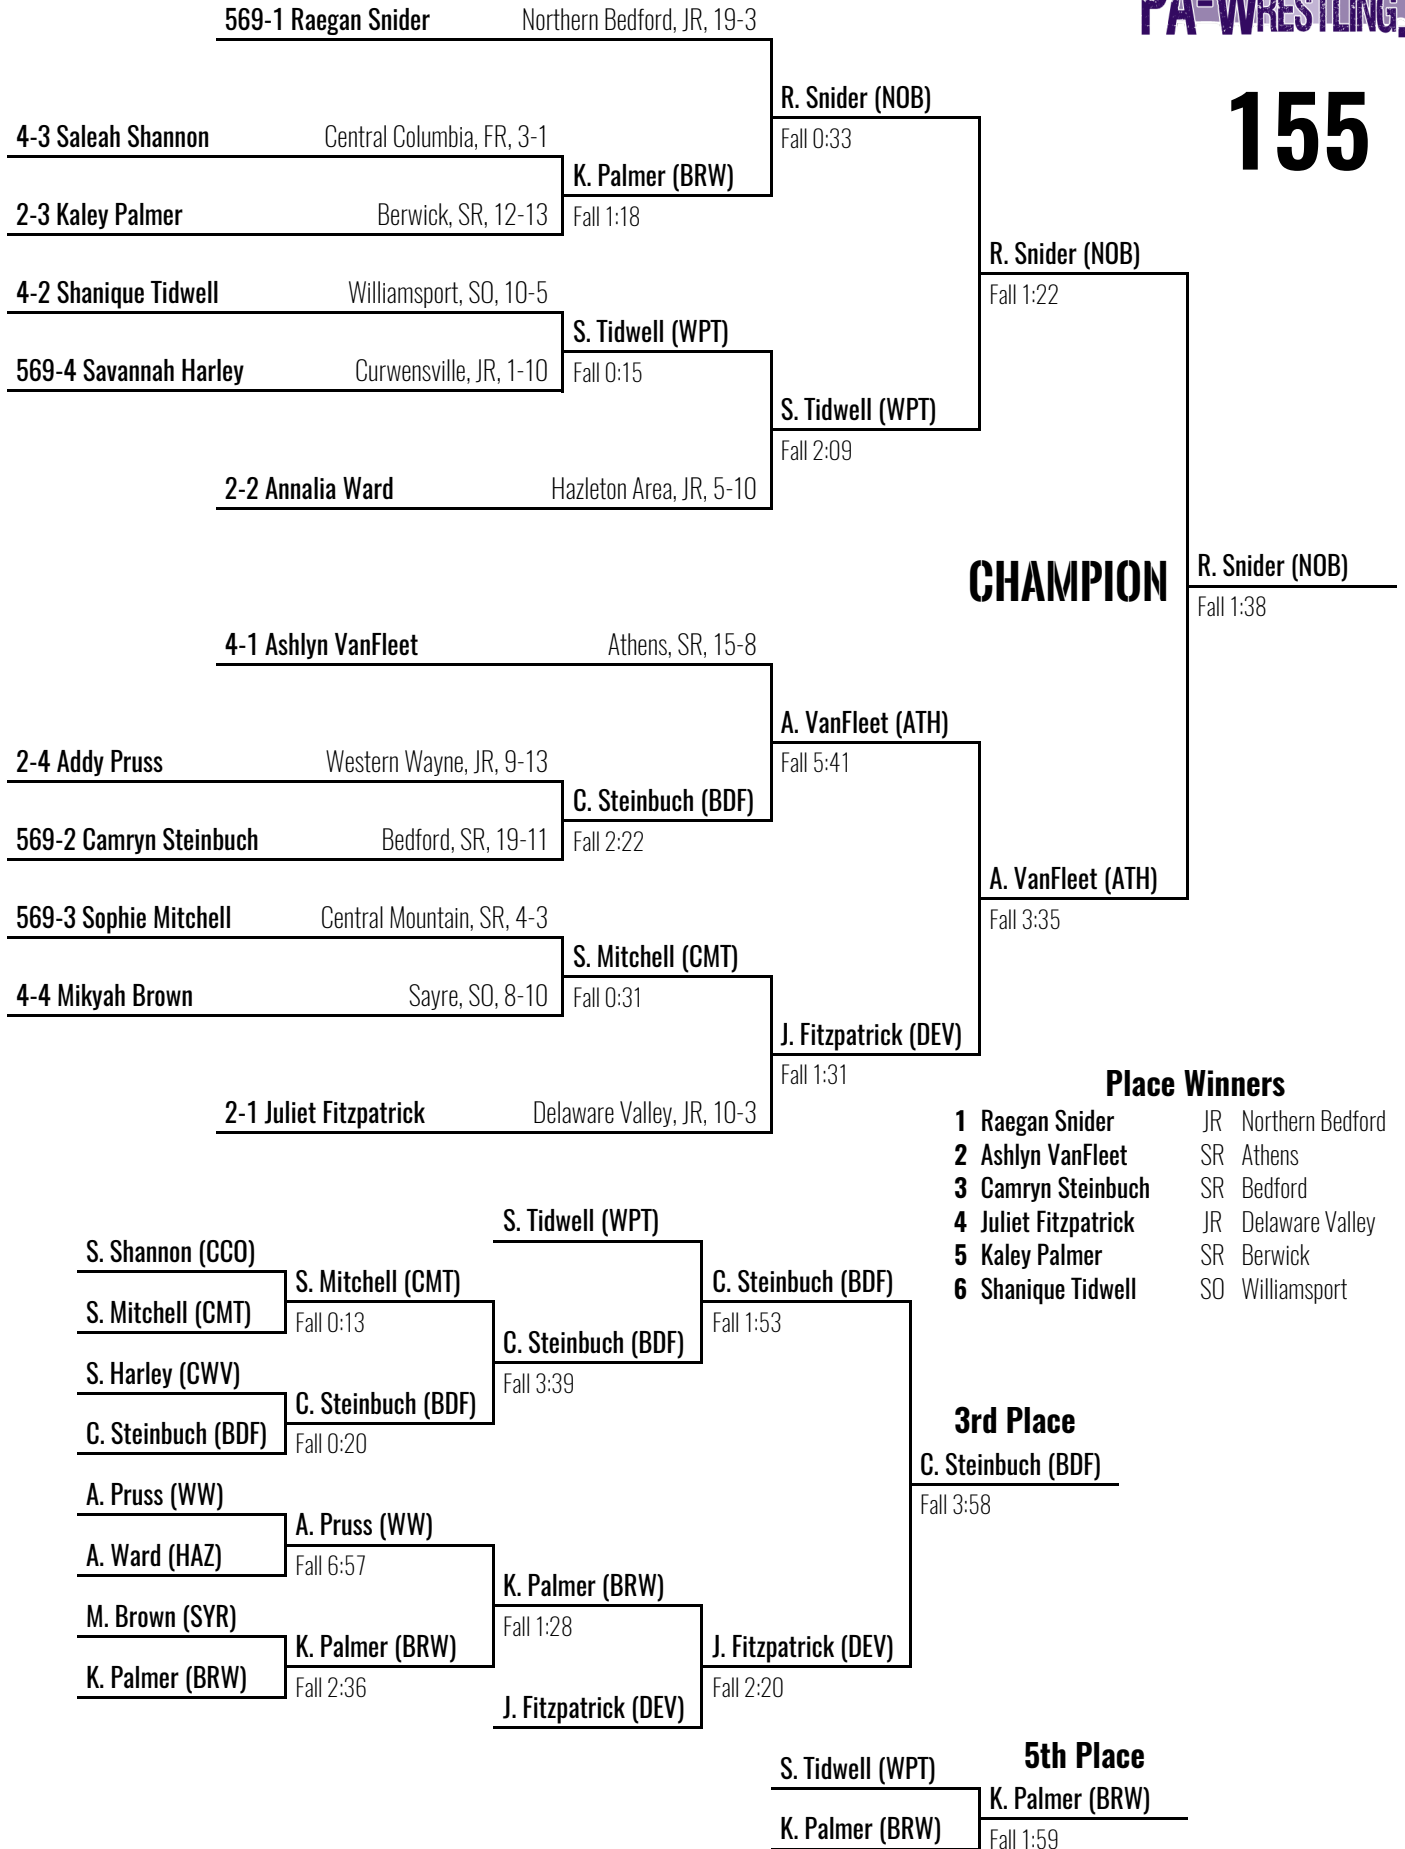

2024 Central Girls Regional

Milton HS March 2, 2024

155

1. **Place Winners**
2. 1 Raegan Snider JR Northern Bedford
   - 2 Ashlyn VanFleet SR Athens
   - 3 Camryn Steinbuch SR Bedford
   - 4 Juliet Fitzpatrick JR Delaware Valley
   - 5 Kaley Palmer SR Berwick
   - 6 Shanique Tidwell SO Williamsport