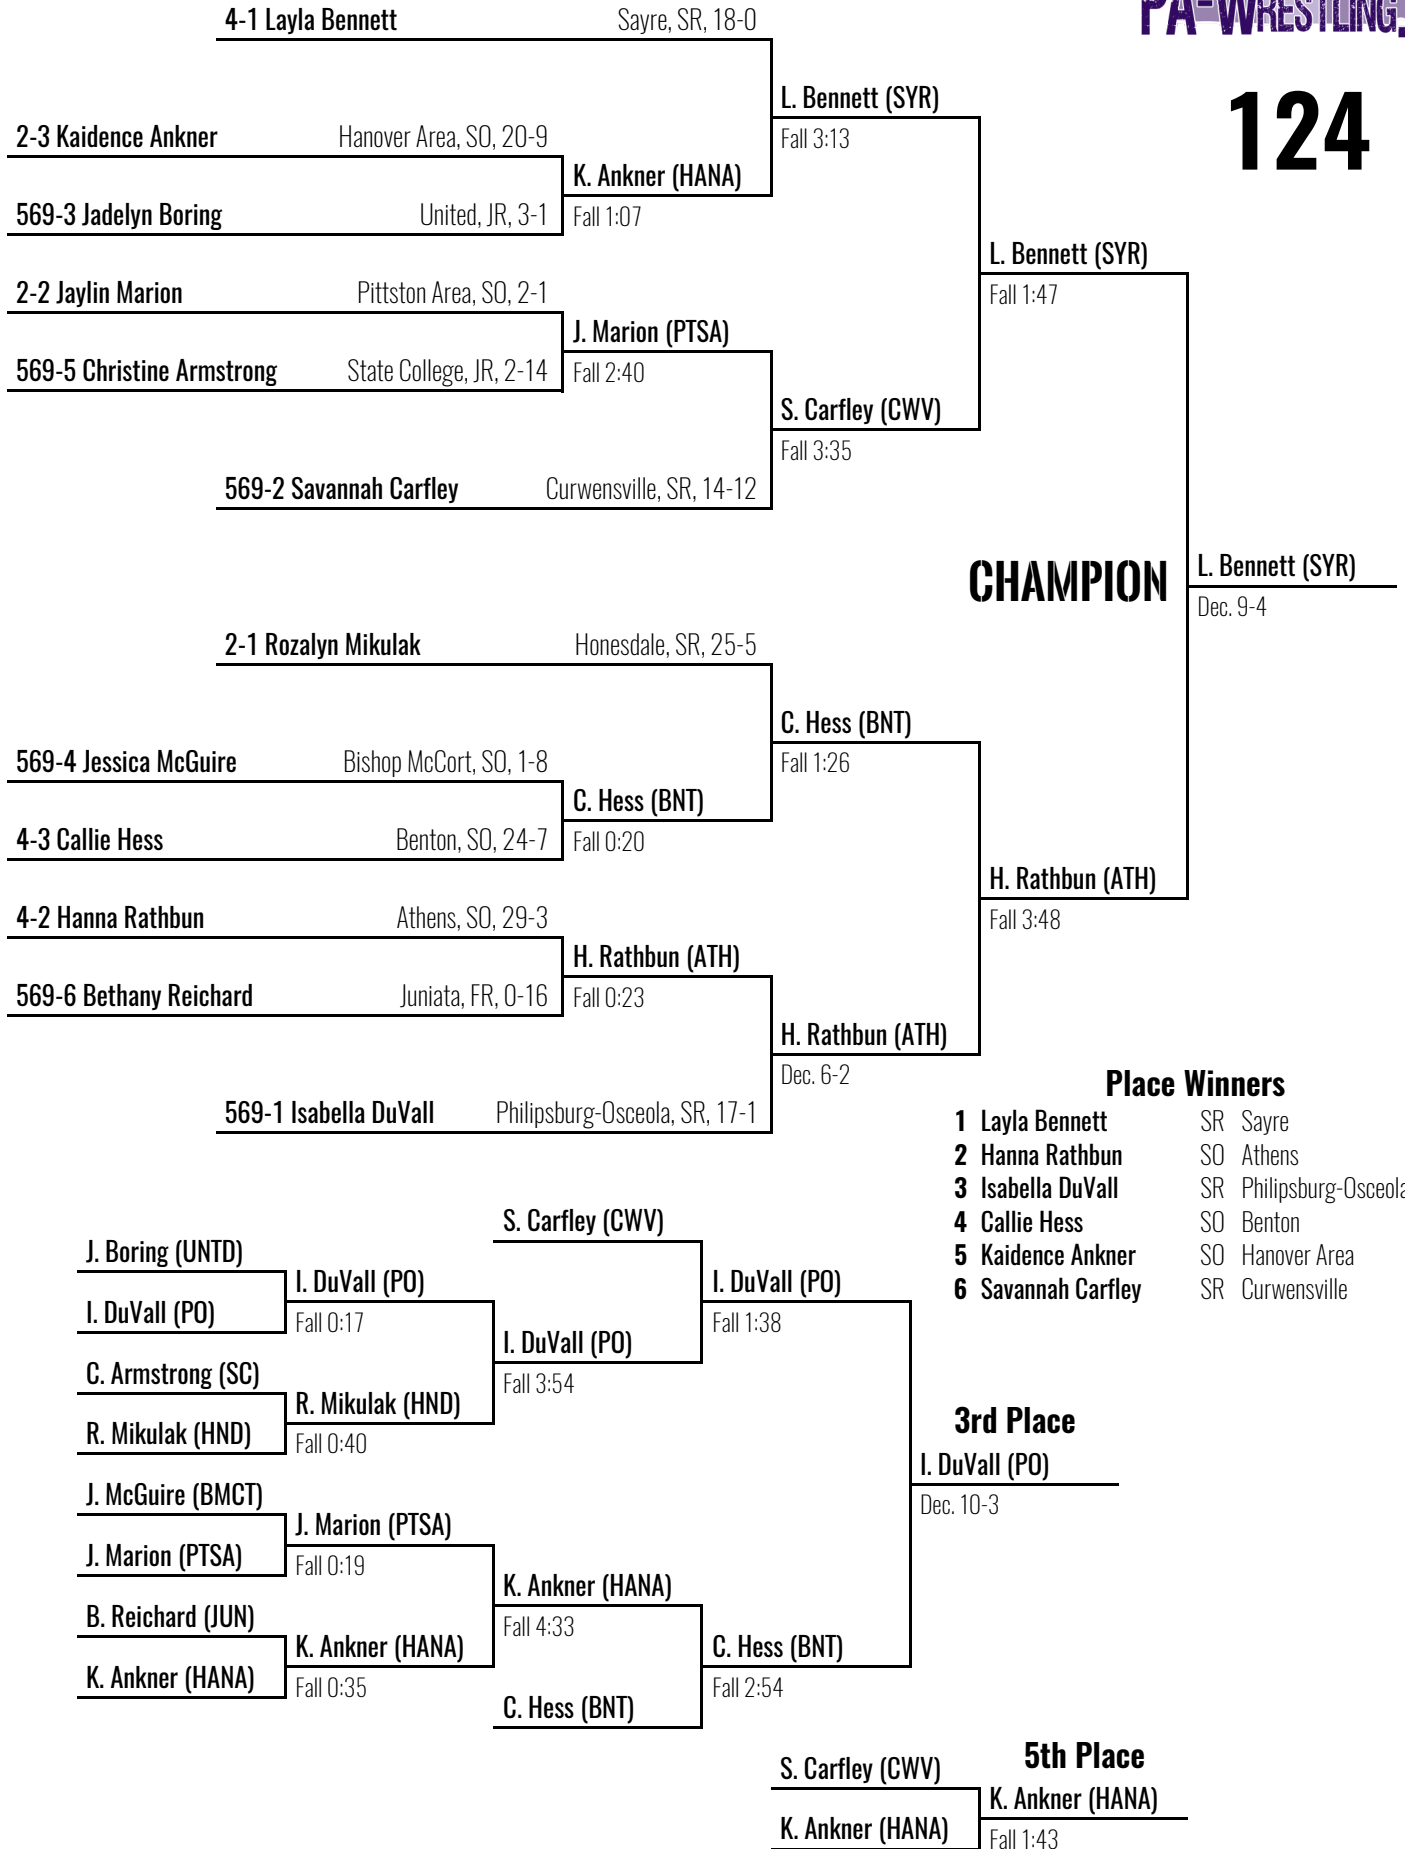

2024 Central Girls Regional

Milton HS March 2, 2024

124