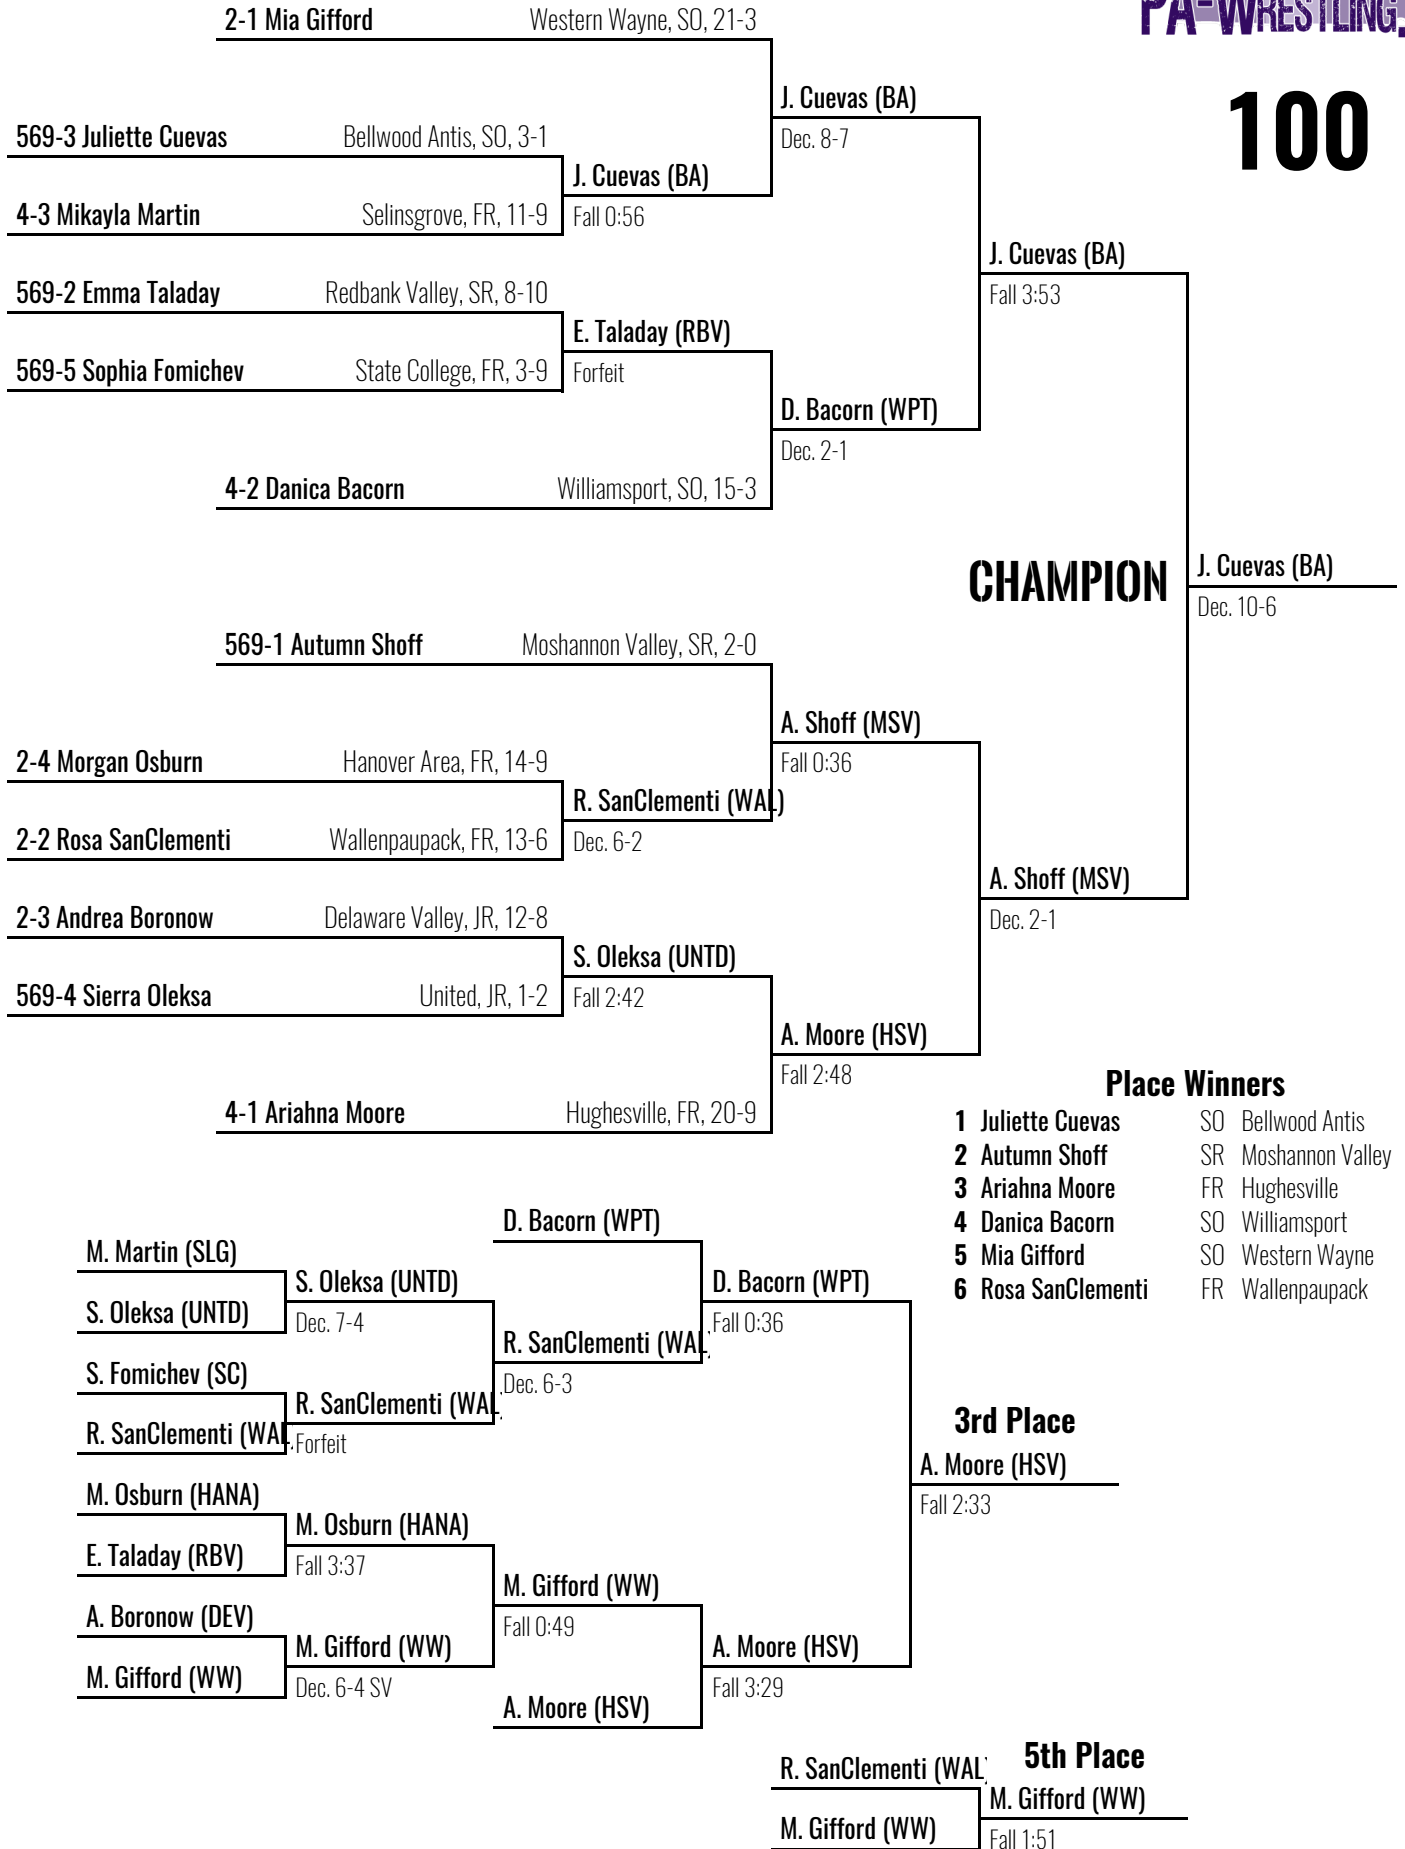

2024 Central Girls Regional

Milton HS March 2, 2024

Team Scores

Team scores are final and official.

Place	Pts	School (Abbreviation)	1st	2nd	3rd	4th
47.	0.0	Wellsboro (WSB)	-	-	-	-
47.	0.0	Wilkes-Barre Area (WBA)	-	-	-	-

100