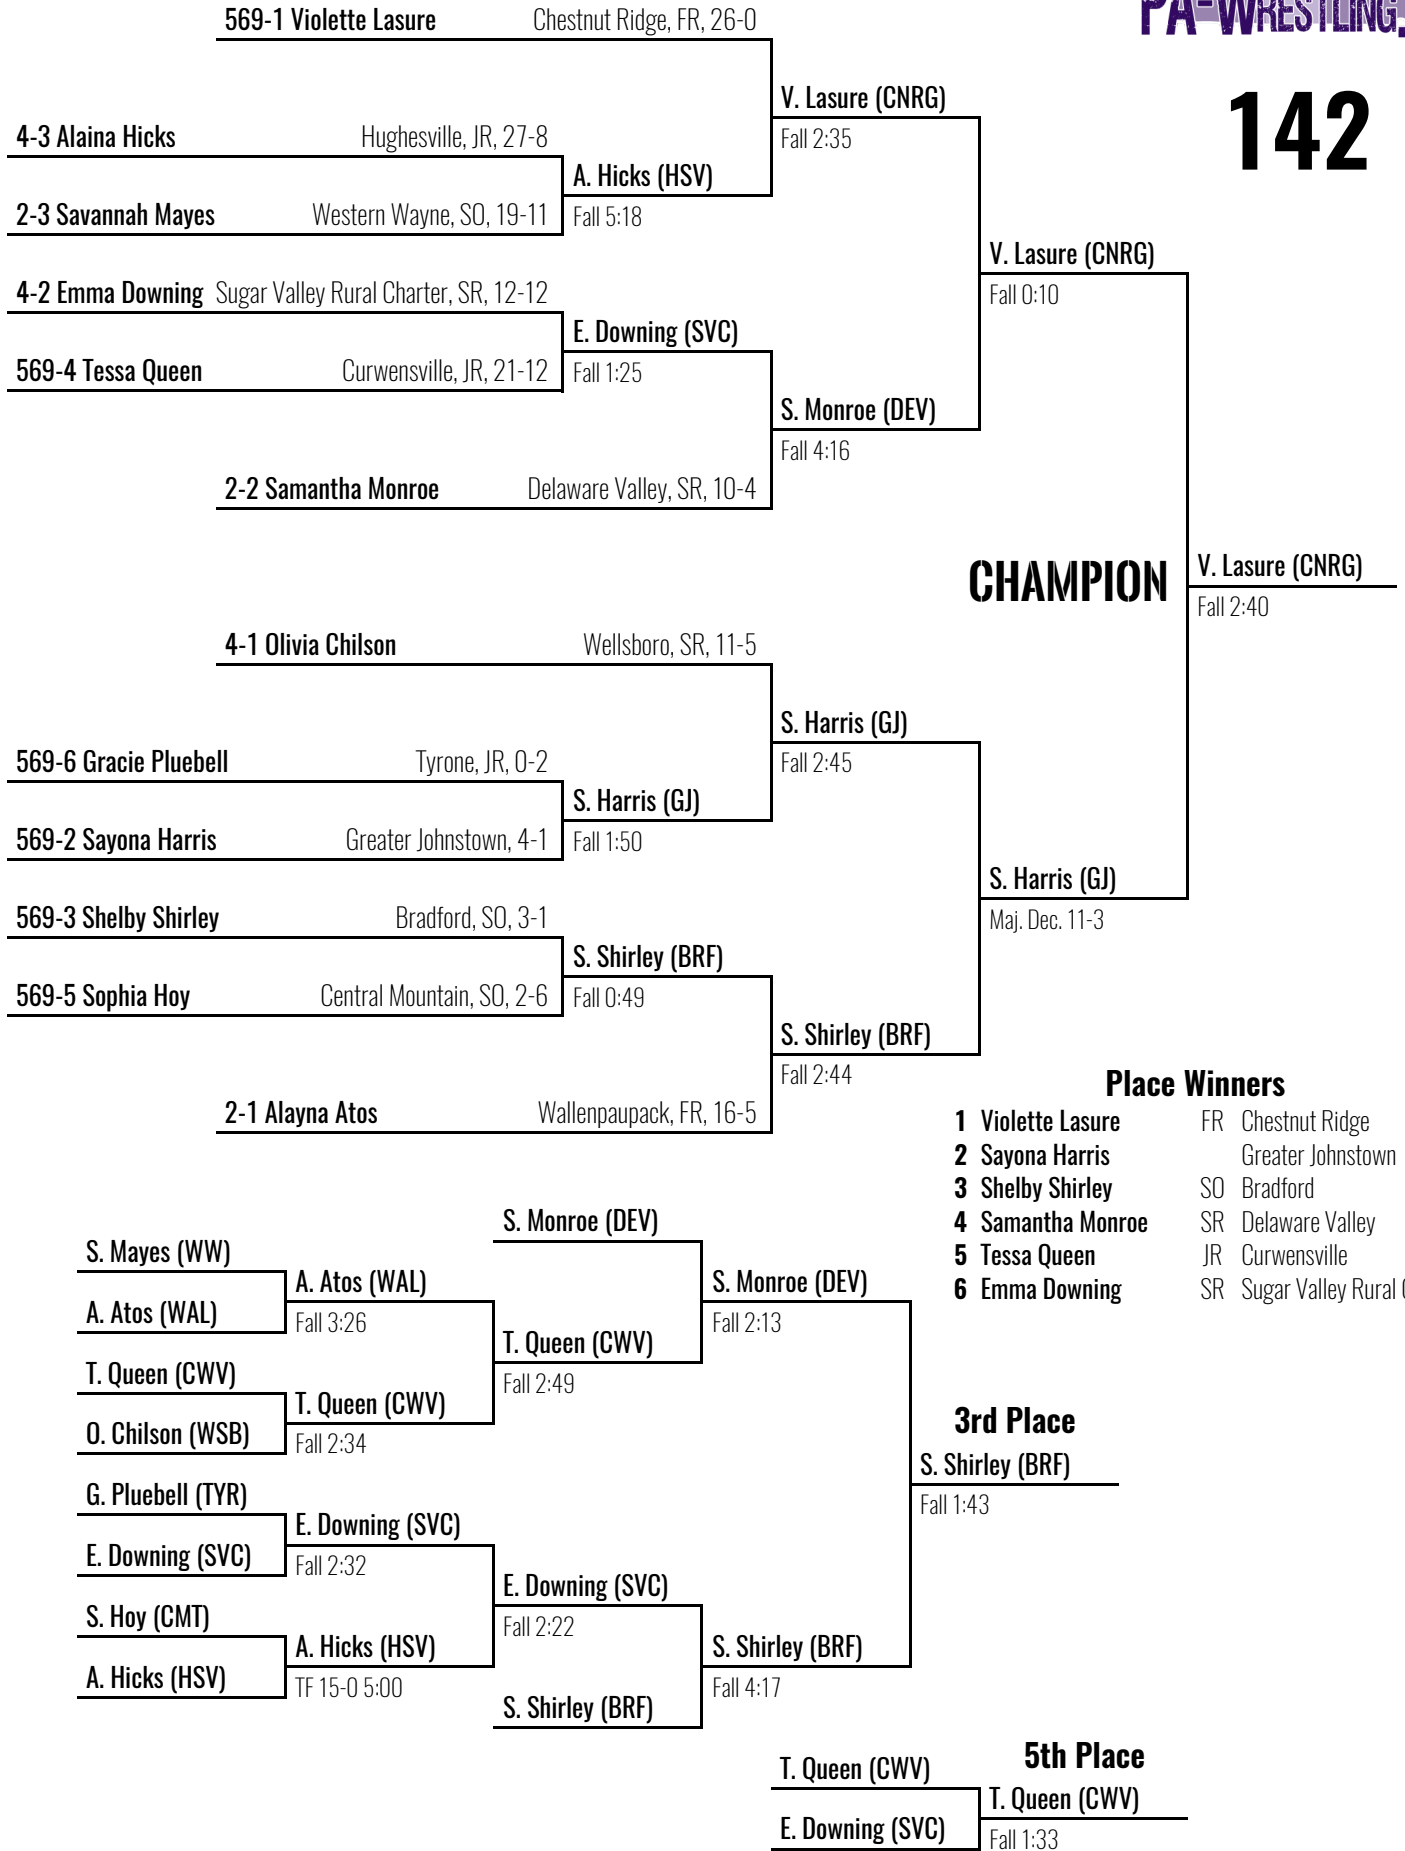

2024 Central Girls Regional

Milton HS March 2, 2024

142