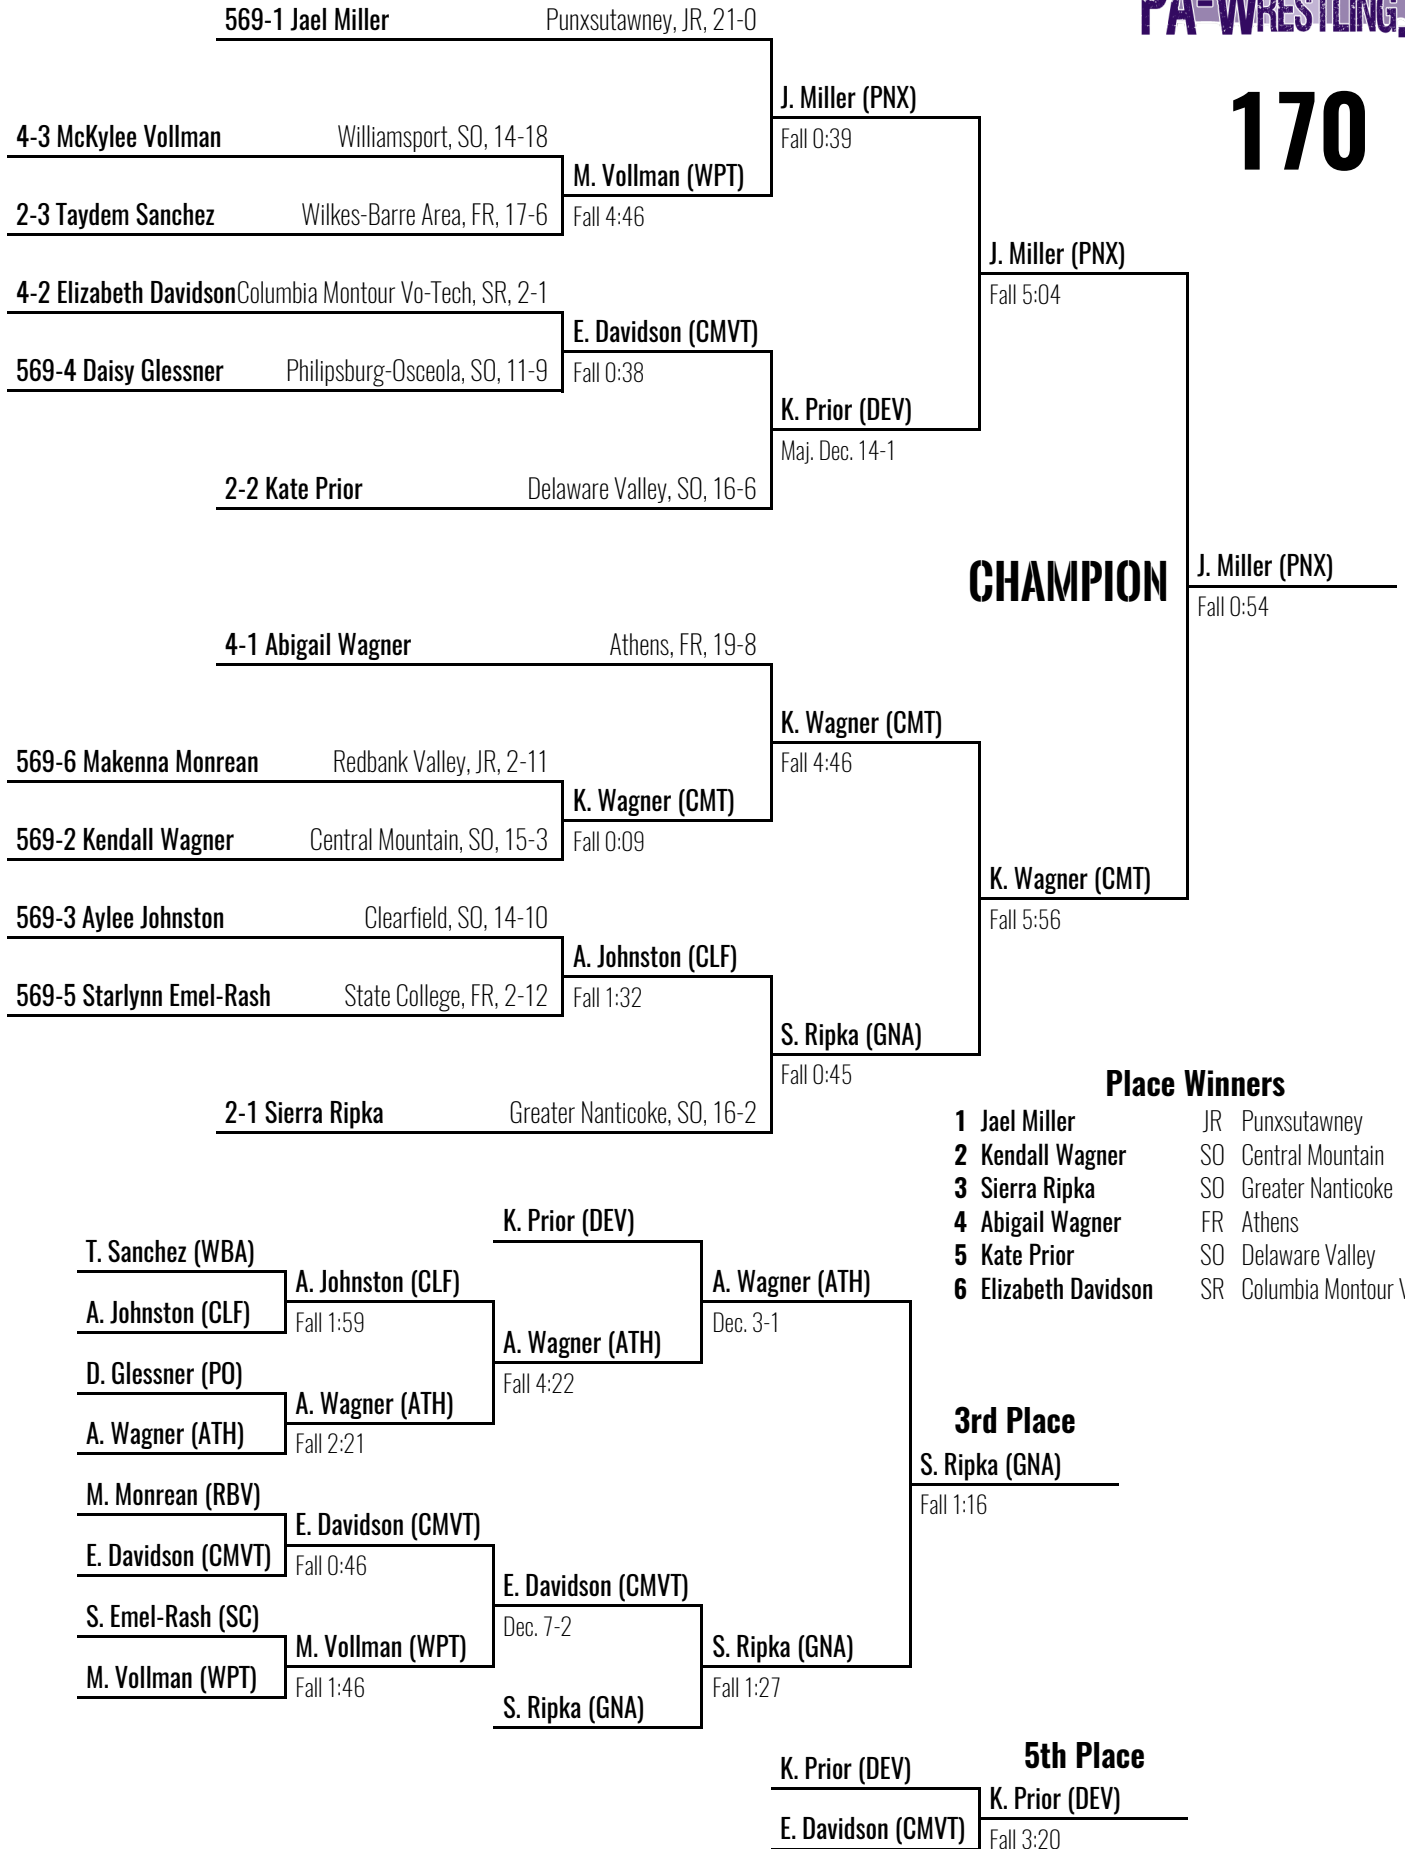

2024 Central Girls Regional

Milton HS March 2, 2024

170

Place Winners

1 Jael Miller	JR	Punxsutawney
2 Kendall Wagner	SO	Central Mountain
3 Sierra Ripka	SO	Greater Nanticoke
4 Abigail Wagner	FR	Athens
5 Kate Prior	SO	Delaware Valley
6 Elizabeth Davidson	SR	Columbia Montour Vo-Tec