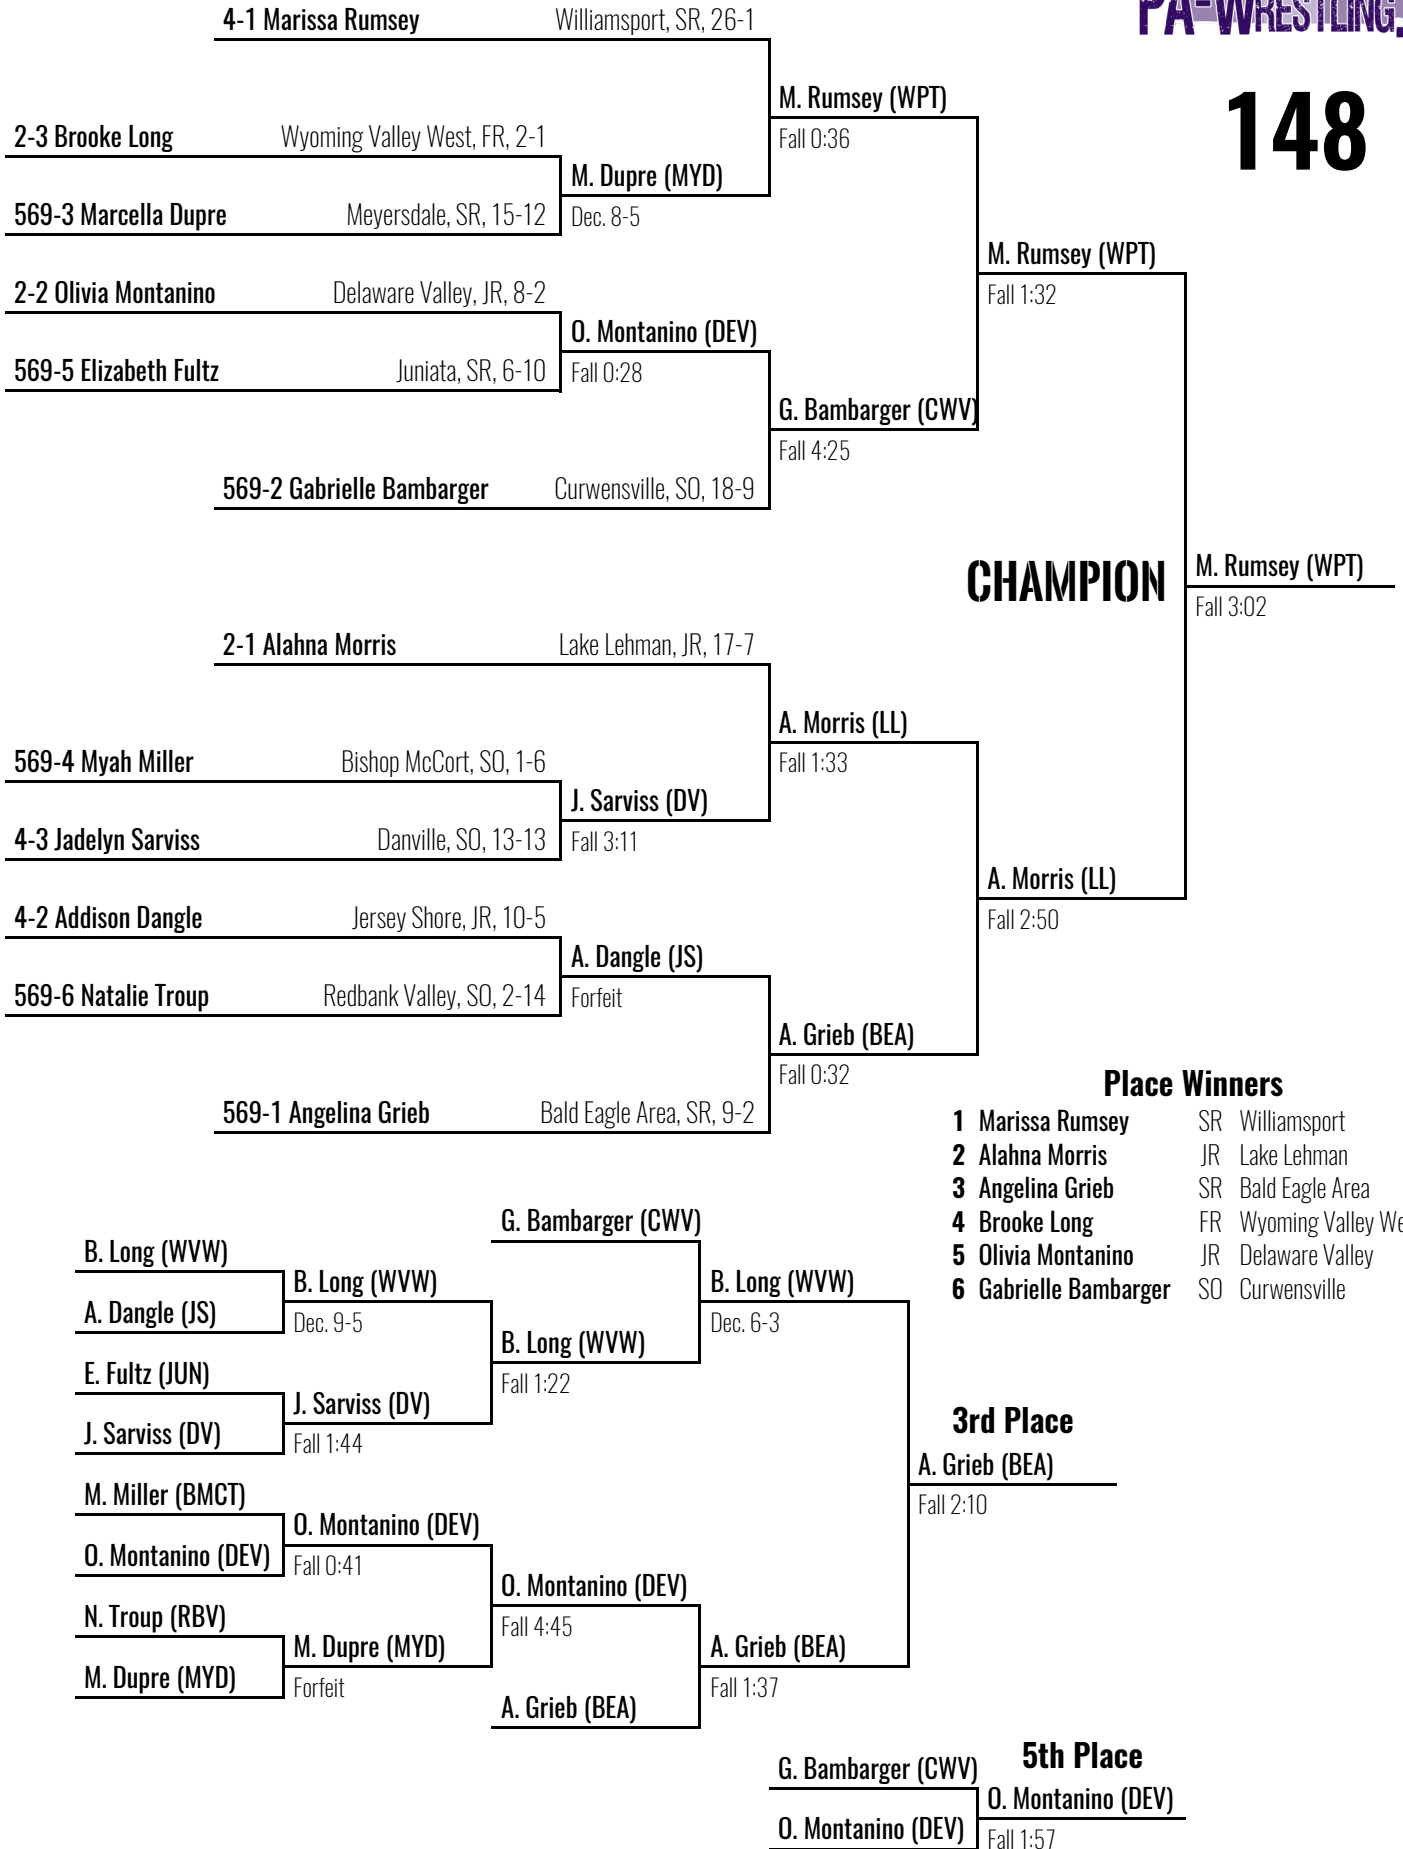

2024 Central Girls Regional

Milton HS March 2, 2024

142

2024 Central Girls Regional

Milton HS March 2, 2024

148

Place Winners

- 1 Marissa Rumsey SR Williamsport
- 2 Alahna Morris JR Lake Lehman
- 3 Angelina Grieb SR Bald Eagle Area
- 4 Brooke Long FR Wyoming Valley West
- 5 Olivia Montanino JR Delaware Valley
- 6 Gabrielle Bambarger SO Curwensville