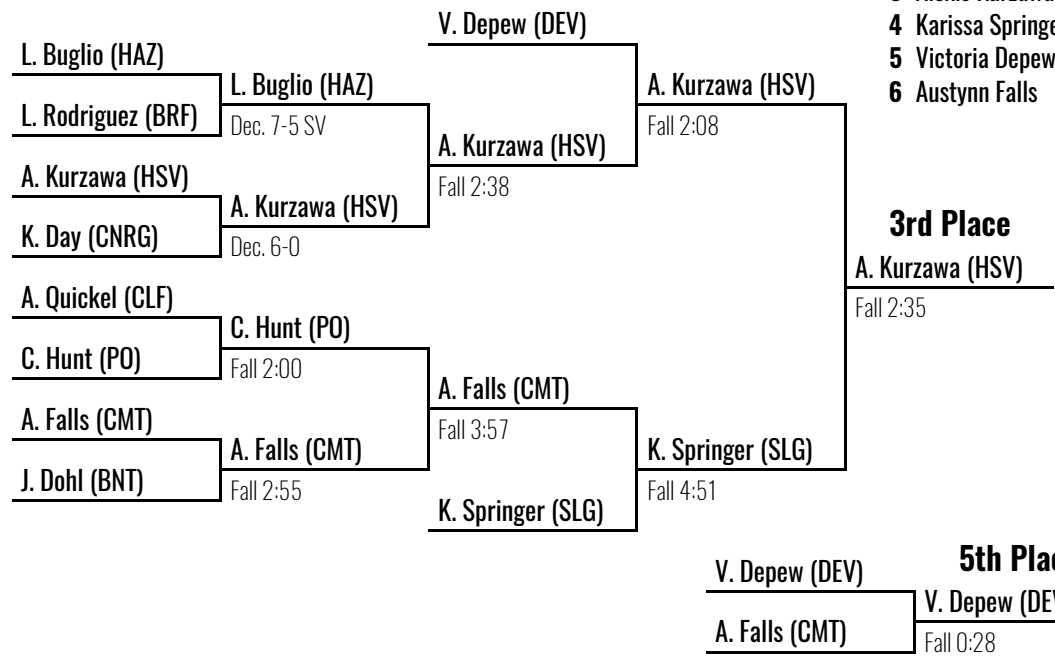

2024 Central Girls Regional

Milton HS March 2, 2024

136

- 1** Jordyn Fouse JR Bishop McCort
- 2** Sara Shook SR Western Wayne
- 3** Alexis Kurzawa JR Hughesville
- 4** Karissa Springer JR Selingsgrove
- 5** Victoria Depew JR Delaware Valley
- 6** Austynn Falls FR Central Mountain