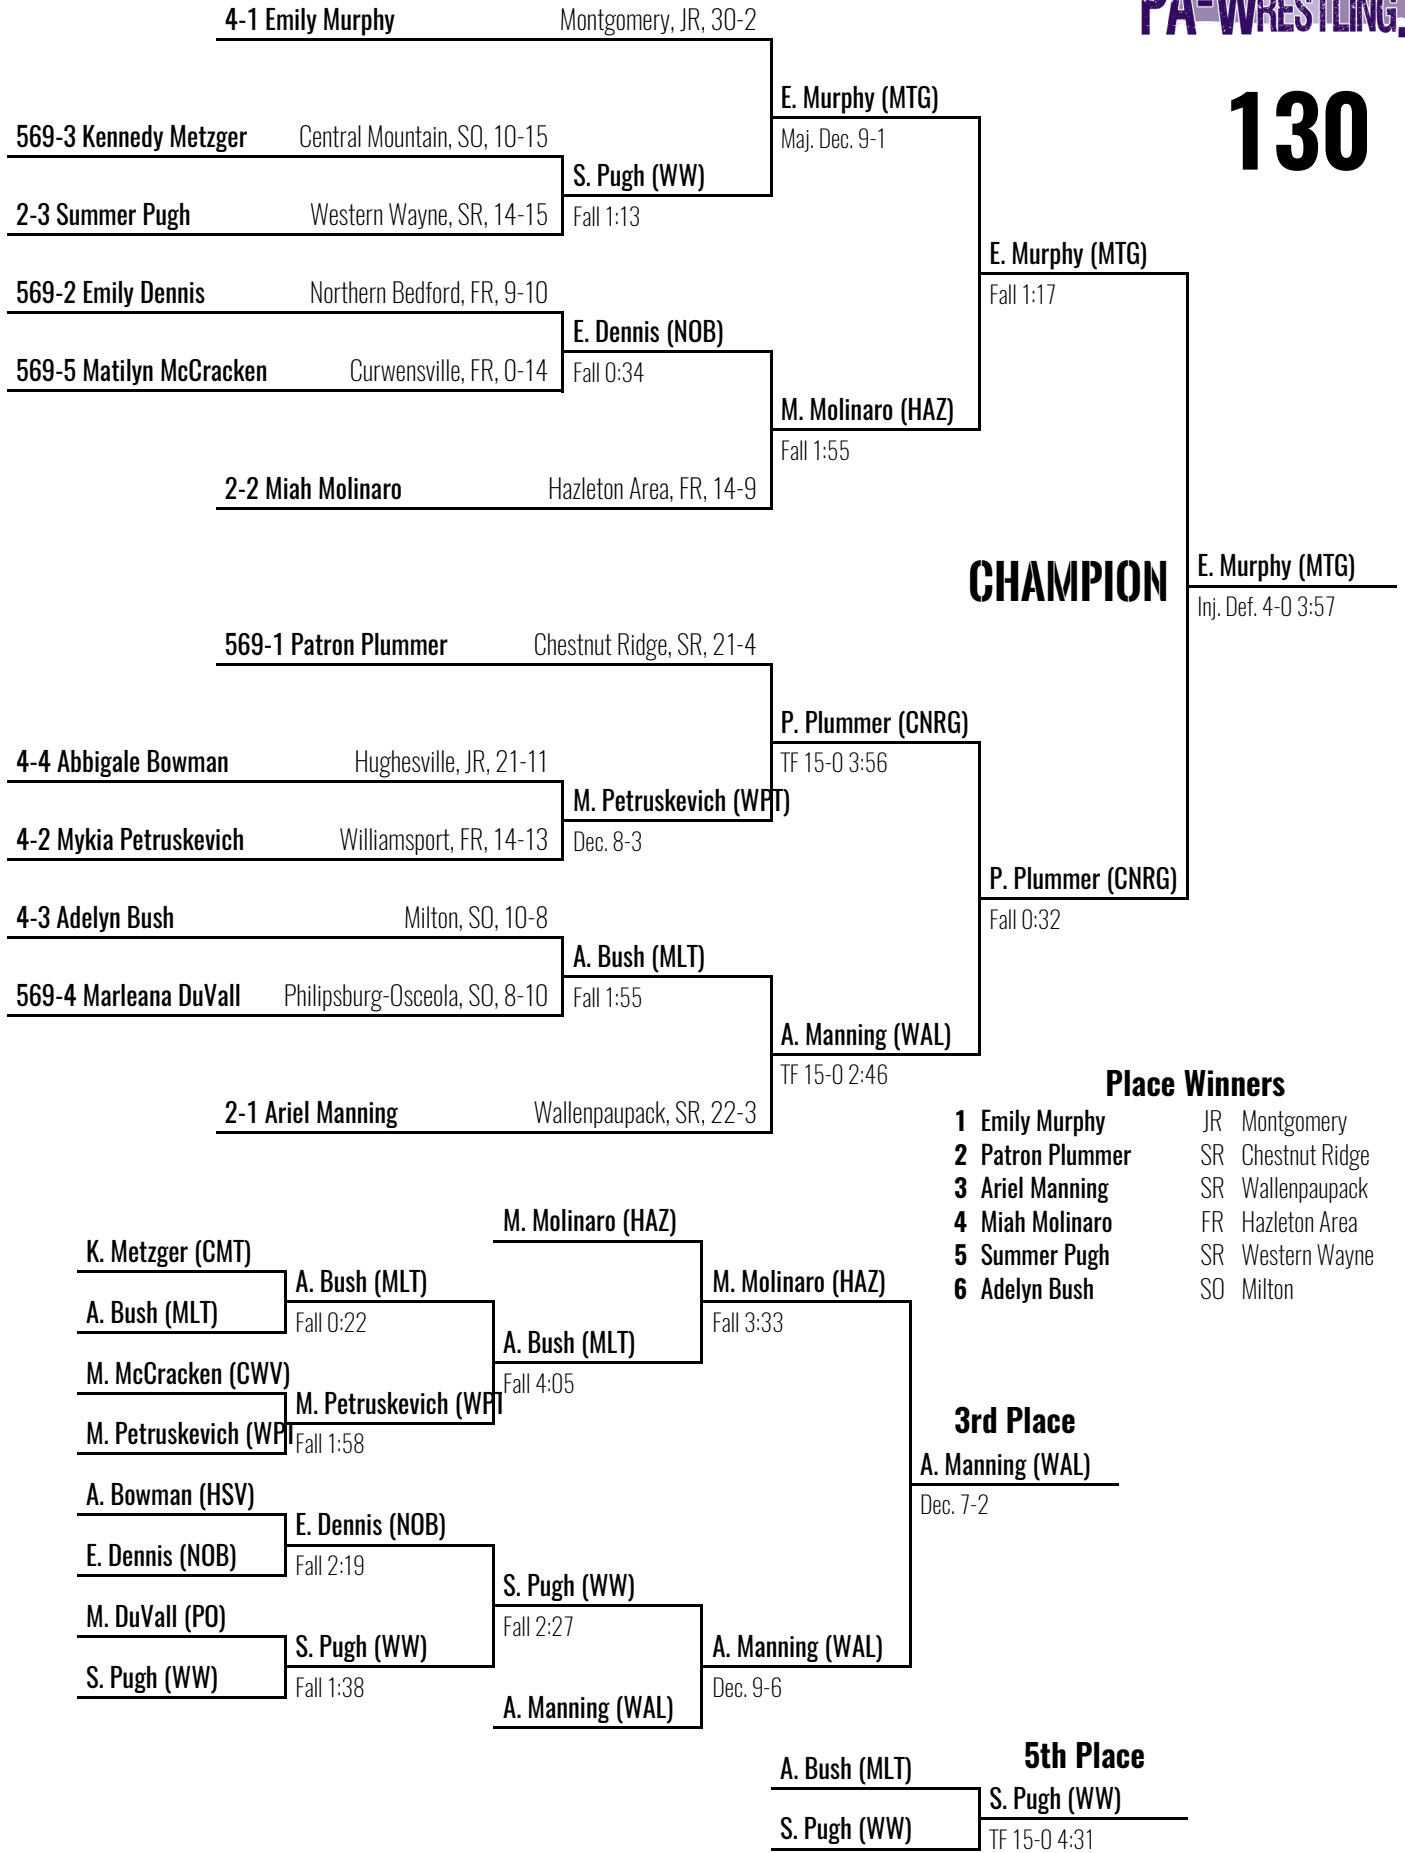

Place Winners

- | | | |
|-------------------------|----|----------------|
| 1 Emily Murphy | JR | Montgomery |
| 2 Patron Plummer | SR | Chestnut Ridge |
| 3 Ariel Manning | SR | Wallenpaupack |
| 4 Miah Molinaro | FR | Hazleton Area |
| 5 Summer Pugh | SR | Western Wayne |
| 6 Adelyn Bush | SO | Milton |