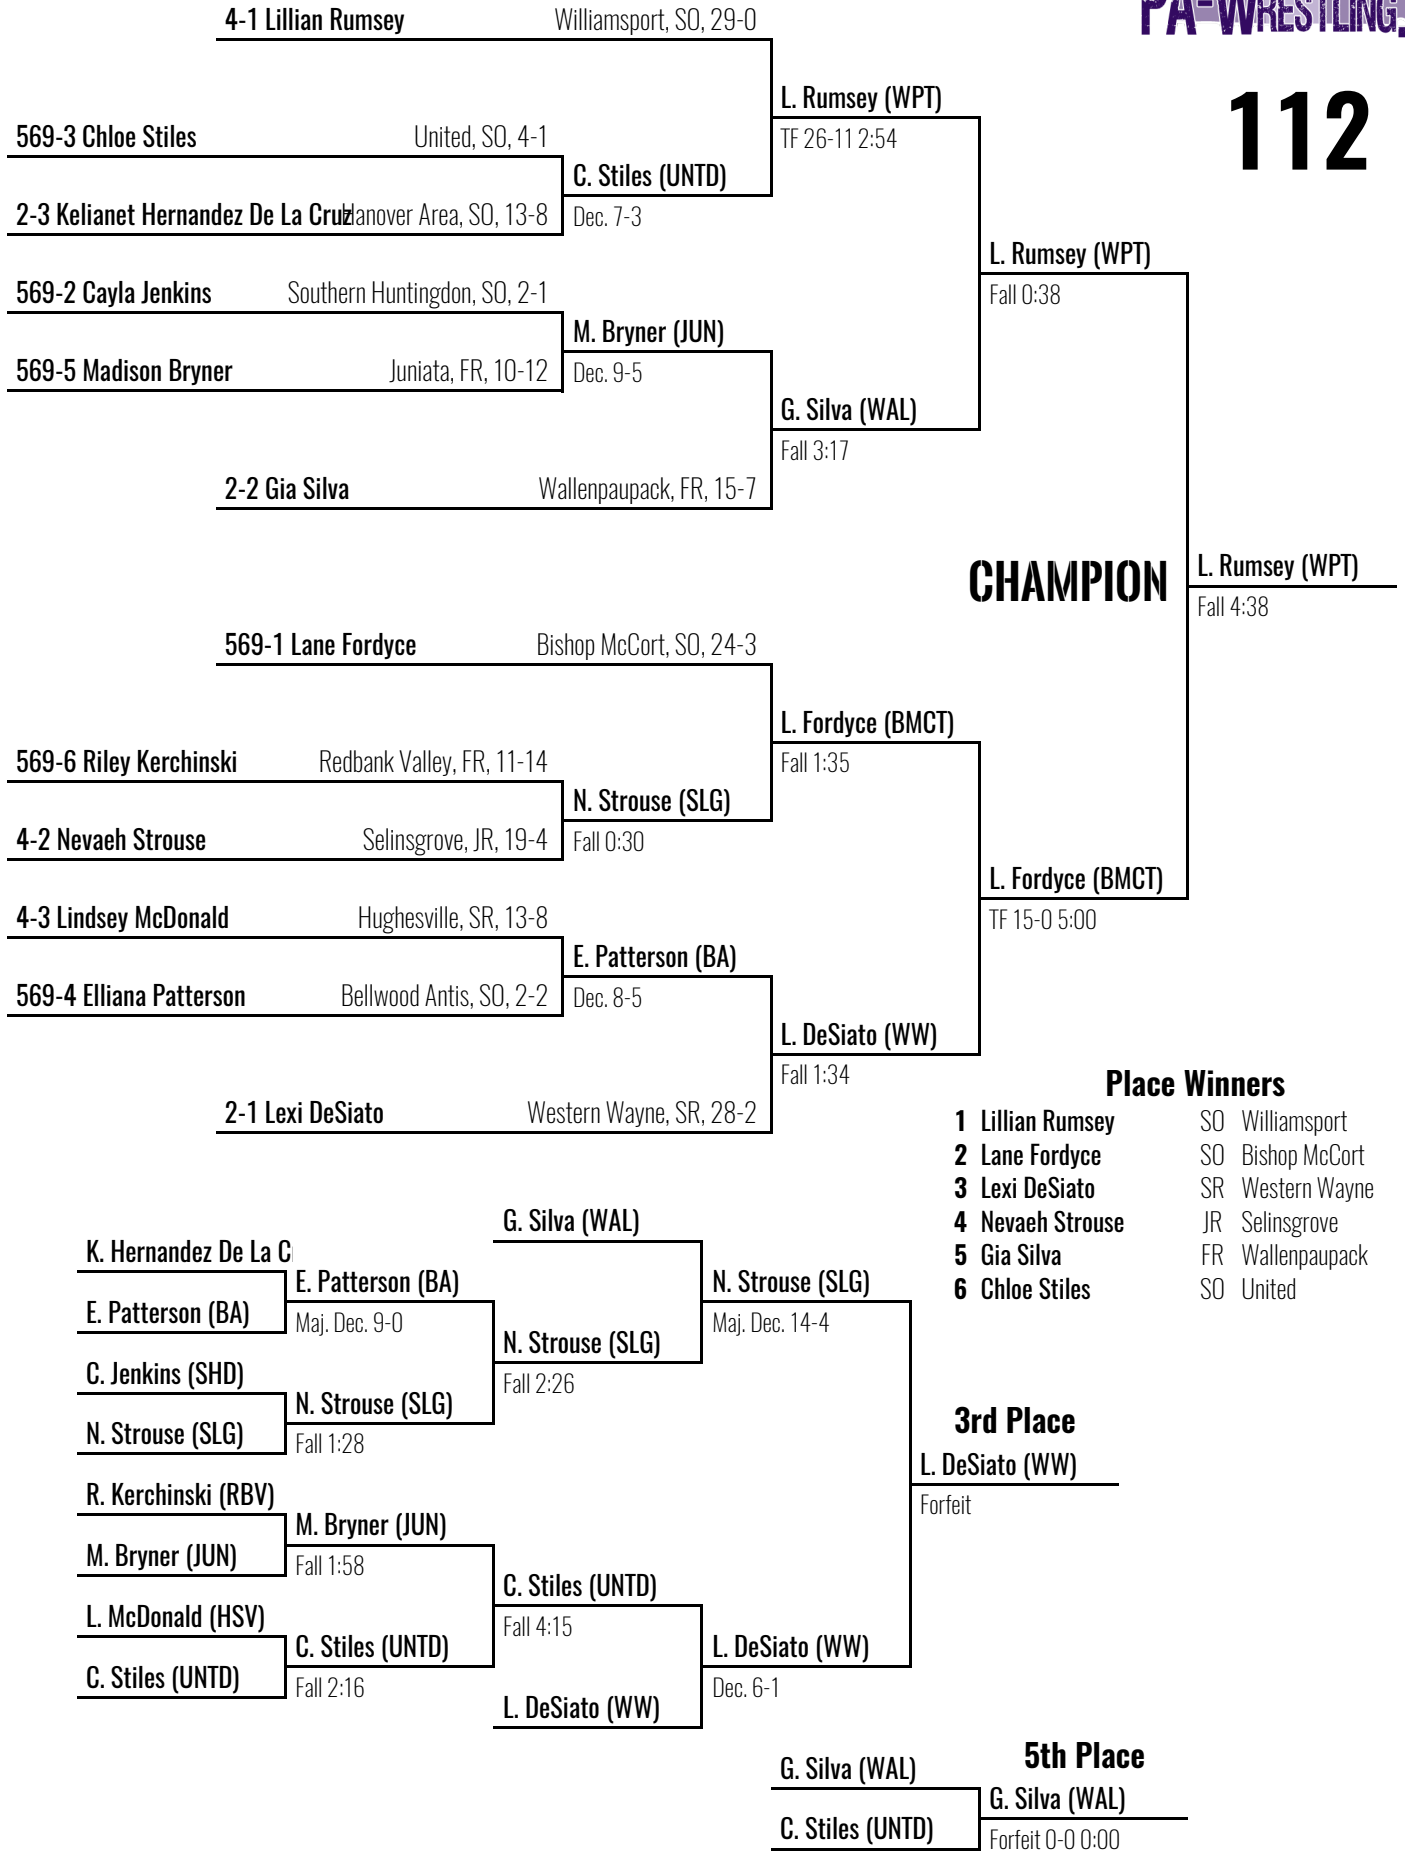

2024 Central Girls Regional

Milton HS March 2, 2024

112